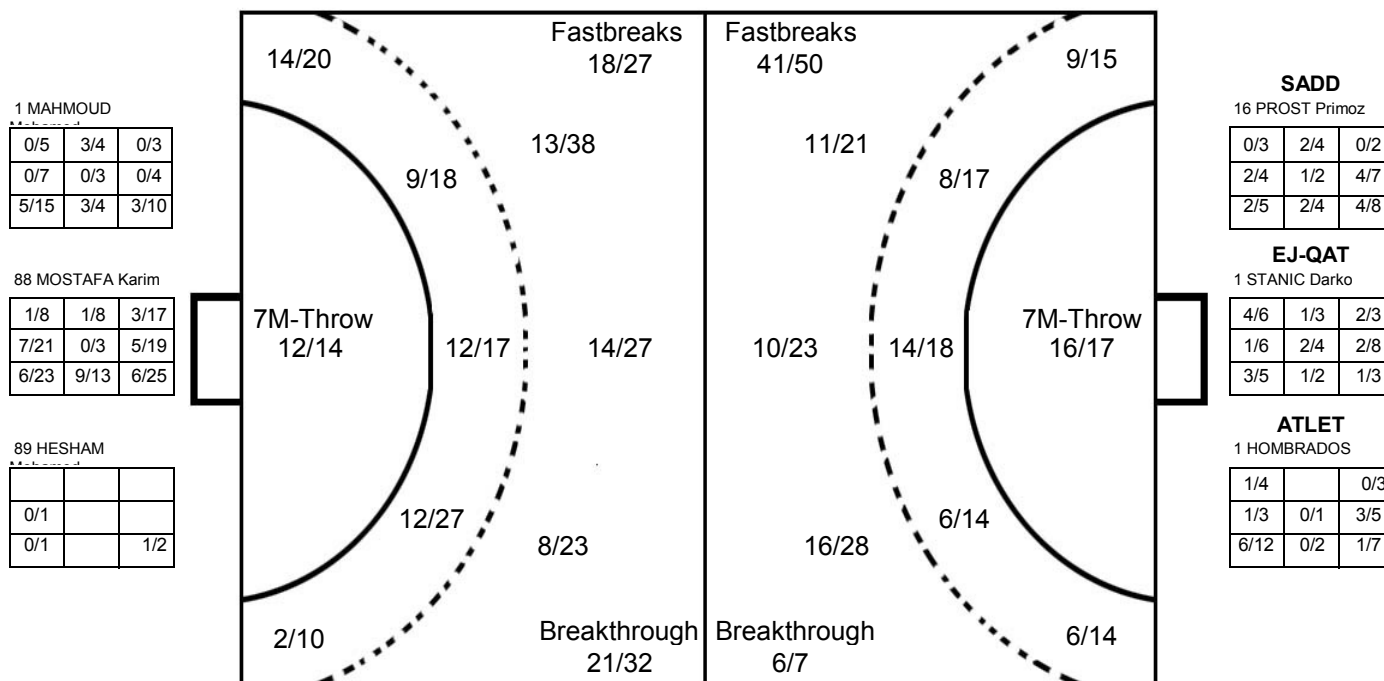

Played

STAGE	MATCH	PLAYED	SCORE
Preliminary	2	METO	33:24 (12:14)
Preliminary	8	EJ-QAT	27:24 (12:12)
Preliminary	10	BM-ESP	25:29 (15:12)
Semi-Final	16	THW	24:34 (12:16)
Place 3-4	19	AS-QAT	26:32 (11:16)

2012 IHF SUPER GLOBE IN QATAR
TOTAL SHOT REPORT

UP TO MATCH 20

120827020-42-1/1

AL-ZAMALEK

Table of player statistics for AL-ZAMALEK, including names like MAHMOUD, MOHAMED Khaled, Ahmed Mohamed, etc., and their respective shot counts.