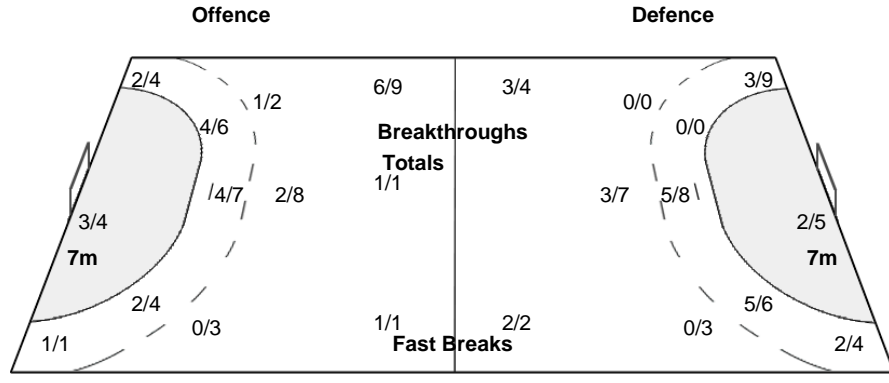

RUS - Russia

Shots Distribution

Players

Goals / Shots

1 SEDOYKINA A	3 GORSHKOVA P	5 POSTNOVA L	7 DMITRIEVA D	8 SEN A	10 AKOPIAN O	13 VYAKHIREVA A
0/0	0/0	1/2	0/1	0/1	0/1	1/2
0/0	1/1	2/2	1/1	0/1	0/1	1/1
		1-Post	1-Blocked			2-Missed 2-Post 1-Blocked
17 BOBROVNIKOVA V	22 MARENNIKOVA E	24 BLIZNOVA I	33 ILINA E	40 SLIVINSKAYA E	77 PETROVA M	81 ATKOVA E
2/2	0/1	1/1		2/2		
1-1	1/2				0/1	
1-Missed			1-Missed			
84 EROKHINA T	88 KALININA V					
0/0	0/0					

Team Goals / Shots

0/2	0/1	1/3
2/4	0/1	4/5
10/12	1/3	9/10
4-Missed	3-Post	2-Blocked